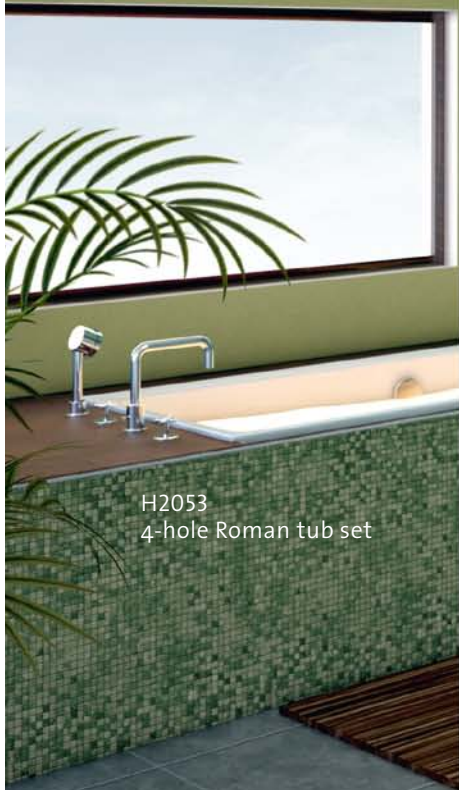

- Elegant, attractive design
- Visual reduction to essentials
- Easy to operate
- Handles available in cross and stick design

H2053
4-hole Roman tub set