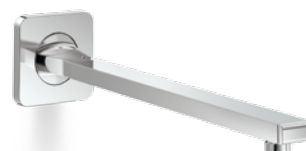

Finishes

AA

H4440
Rain shower, 200 mm

AA

H4441
Rain shower, 300 mm

AA

H4535
Wall Connection for head shower

* These fittings can be combined with all JADO collections.