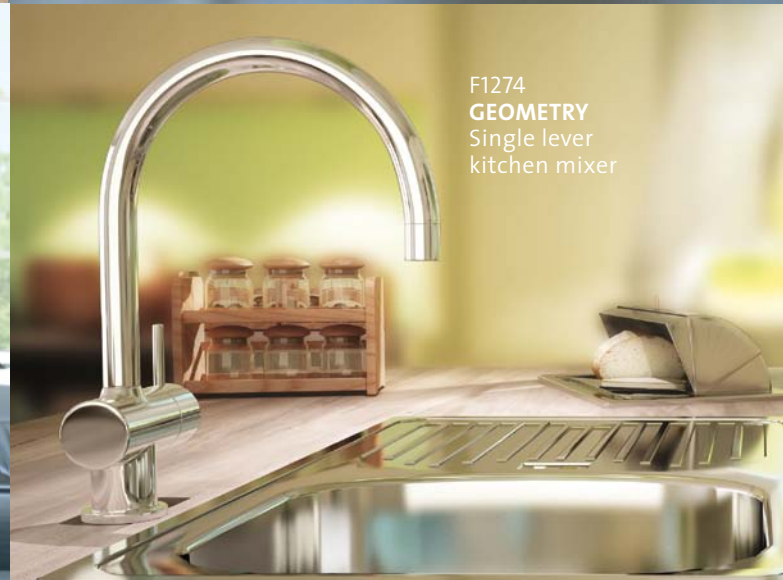

H3136
GLANCE
Single lever
kitchen mixer

L4433
RETRO
Single lever
kitchen mixer

F1287
GEOMETRY
Single lever
kitchen mixer

H3127
IQ
Single lever
kitchen mixer

A5589
NEON
Single lever
kitchen mixer

F1274
GEOMETRY
Single lever
kitchen mixer

www.jado.com

JADO Interactive Kitchen – Discover the fascinating world of virtual 3D kitchens on www.jado.com. Choose the ideal fitting for your dream kitchen and experience JADO perfection ... close enough to touch.