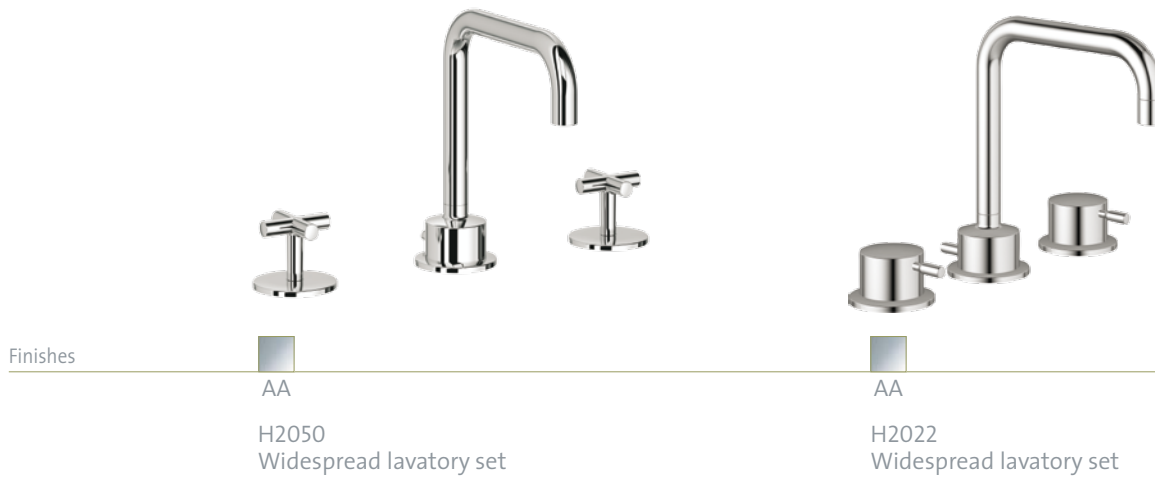

- ▶ Elegant, attractive design
- ▶ Visual reduction to essentials
- ▶ Easy to operate
- ▶ Handles available in cross and stick design

H2053
4-hole Roman tub set

H2036
Concealed single
lever basin mixer

Basin

H2018
Single lever basin mixer

Bath tub & Shower

H2025
3-hole Roman tub set

H2059
Wall-mounted lavatory set

- ▶ Slim design due to 25 mm cartridge
- ▶ Best look guaranteed by adjustable fixation
- ▶ Visible parts of built-in models can be adjusted in front of the wall

IQ Collection Overview 1|3

AA

H2049
Wall-mounted lavatory set

AA

H2059
Wall-mounted lavatory set

AA

H2036 Concealed single lever basin mixer
H2037 with trim and concealed parts

Bidet