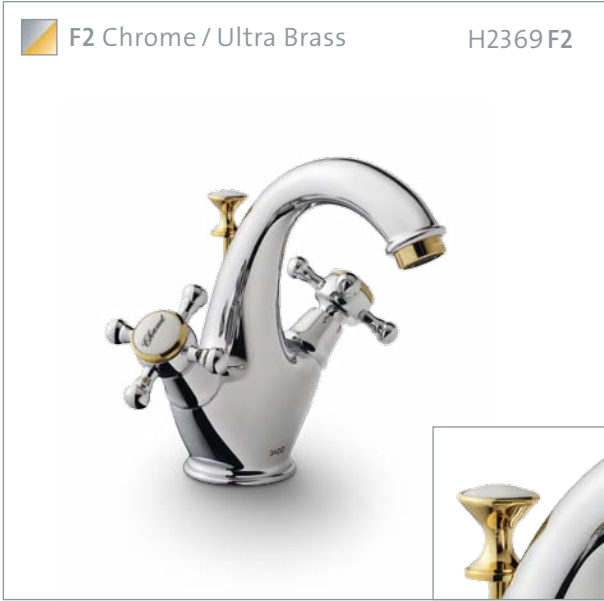

Yet more individuality and freedom of expression: JADO fittings are available in a variety of surface finishes. Here are some examples.

Name syntax

All JADO products come with a seven digit product ID. The initial letter in combination with the four following digits constitute the article number while the final two letters define the surface finish.

Prod.ID	Finish	
H2369	AA	Chrome
H2369	A9	Ultra Brass
H2369	F2	Chrome / Ultra Brass