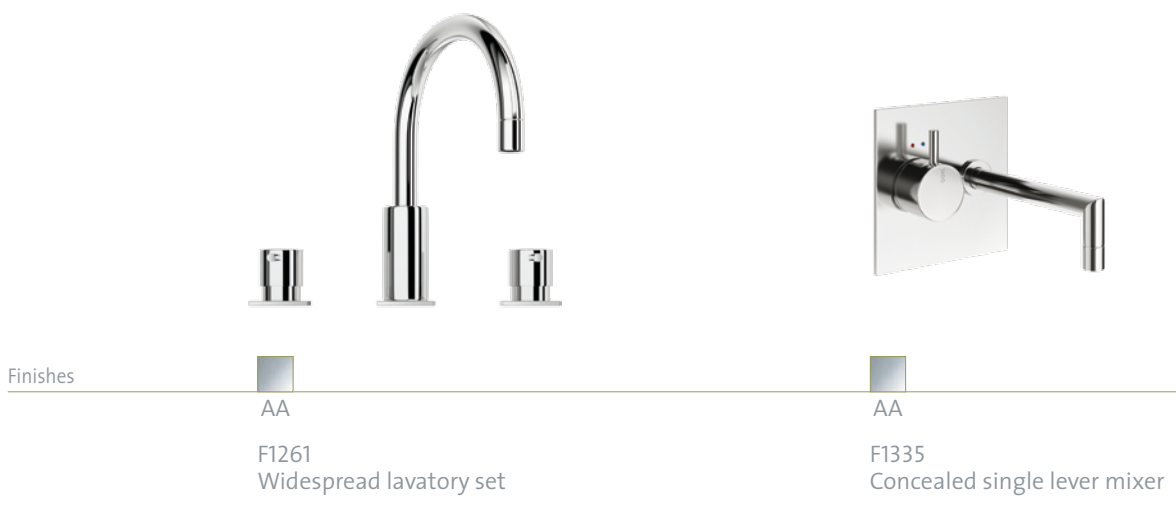

F1335
Concealed single lever mixer

- ▶ Pure and timeless Scandinavian design
- ▶ Very large product selection
- ▶ Outstanding products (e.g. spaghetti spout fittings)

Basin

F1283
Single lever basin mixer

F1261
Widespread lavatory set

- ▶ Escutcheons fit very closely to the wall
- ▶ Ideal synthesis of function and style

F1263
4-hole Roman tub set

Bath tub & Shower

A4063
Exposed thermostat

F1358
Personal hand shower
assembly

Geometry Collection Overview ¹/₃

AA
F1252
Pillar Tap

AA
F1276 Single lever basin mixer
F1277 without pop-up drain

AA
F1293 Single lever basin mixer
F1295 without pop-up drain

AA
F1273
Single lever bidet mixer