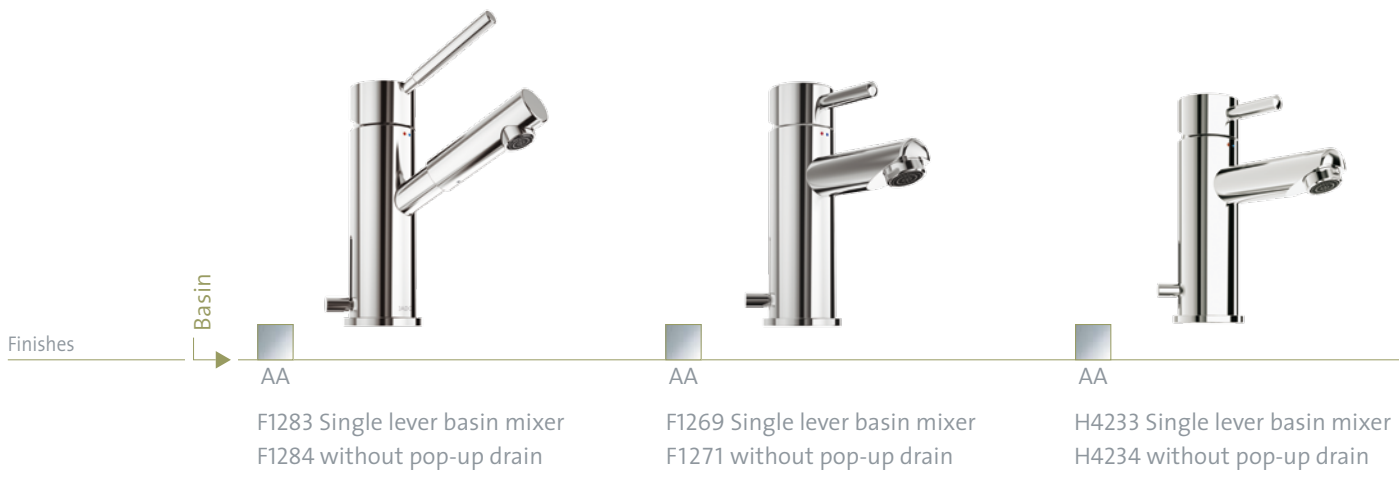

F1335
Concealed single lever mixer

- ▶ Pure and timeless Scandinavian design
- ▶ Very large product selection
- ▶ Outstanding products (e.g. spaghetti spout fittings)

Basin

F1283
Single lever basin mixer

F1261
Widespread lavatory set

- ▶ Escutcheons fit very closely to the wall
- ▶ Ideal synthesis of function and style

F1263
4-hole Roman tub set

Bath tub & Shower

A4063
Exposed thermostat

F1358
Personal hand shower
assembly

Geometry Collection Overview ¹/₃

AA
F1252
Pillar Tap

AA
F1276 Single lever basin mixer
F1277 without pop-up drain

AA
F1293 Single lever basin mixer
F1295 without pop-up drain

AA
F1273
Single lever bidet mixer

AA
H3972
Toilet fitting

Bidet & Toilet

AA
F1274
Single lever kitchen mixer

AA
F1287
Single lever kitchen mixer

Geometry Collection Overview 2|3

Bath tub & Shower

Finishes

F1336
Concealed single lever tub
and shower mixer