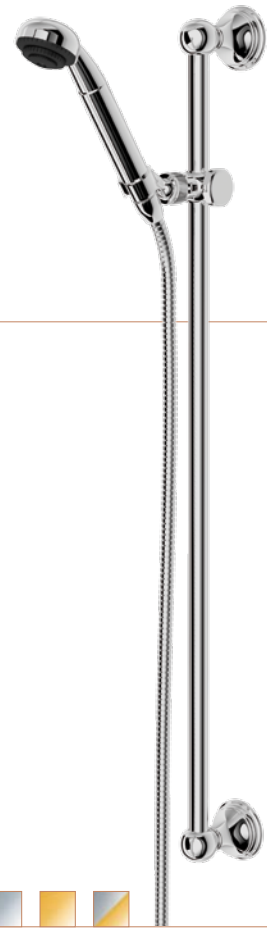

L4433*
Single lever kitchen mixer

H3042
4-hole Roman tub set

H2418
Pull-out hand shower set

L4118
Shower head

H2391
Widespread lavatory set

H2386
Pillar tap

H2415 Personal hand shower assembly
H2416 Adjustable hand shower bar

Bath tub & Shower

H2374
3-hole Roman tub set

H2375
3-hole Roman tub set

H2417
Exposed shower mixer

H2377
Exposed tub and shower thermostat

H2376
Exposed shower thermostat

RETRO Collection Overview 2|3

AA A9 F2