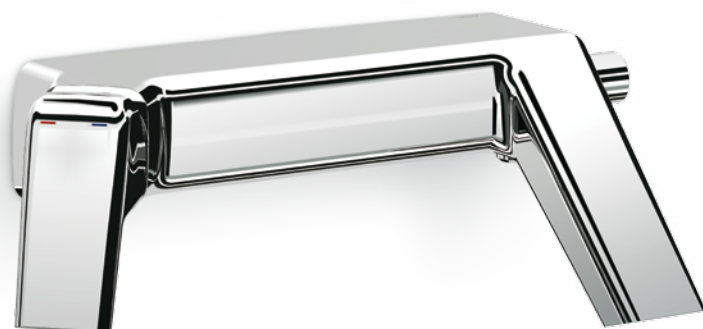

H4496
Exposed single lever tub and shower mixer