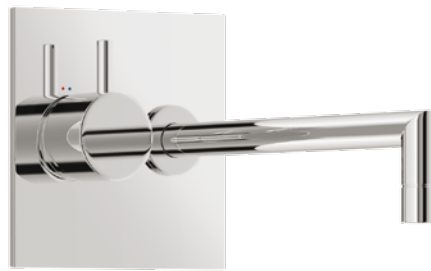

F1287
GEOMETRY
Single lever kitchen mixer

KITCHEN FITTINGS Overview 2|2

Finishes

FEEL
JADO »

AA

H3131
IQ
Single lever kitchen mixer

AA

F1341
GEOMETRY
Concealed single lever kitchen mixer