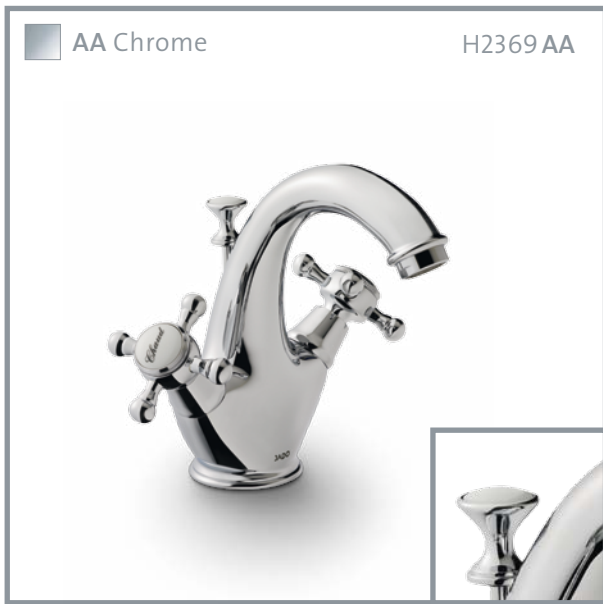

Fitting Finishes