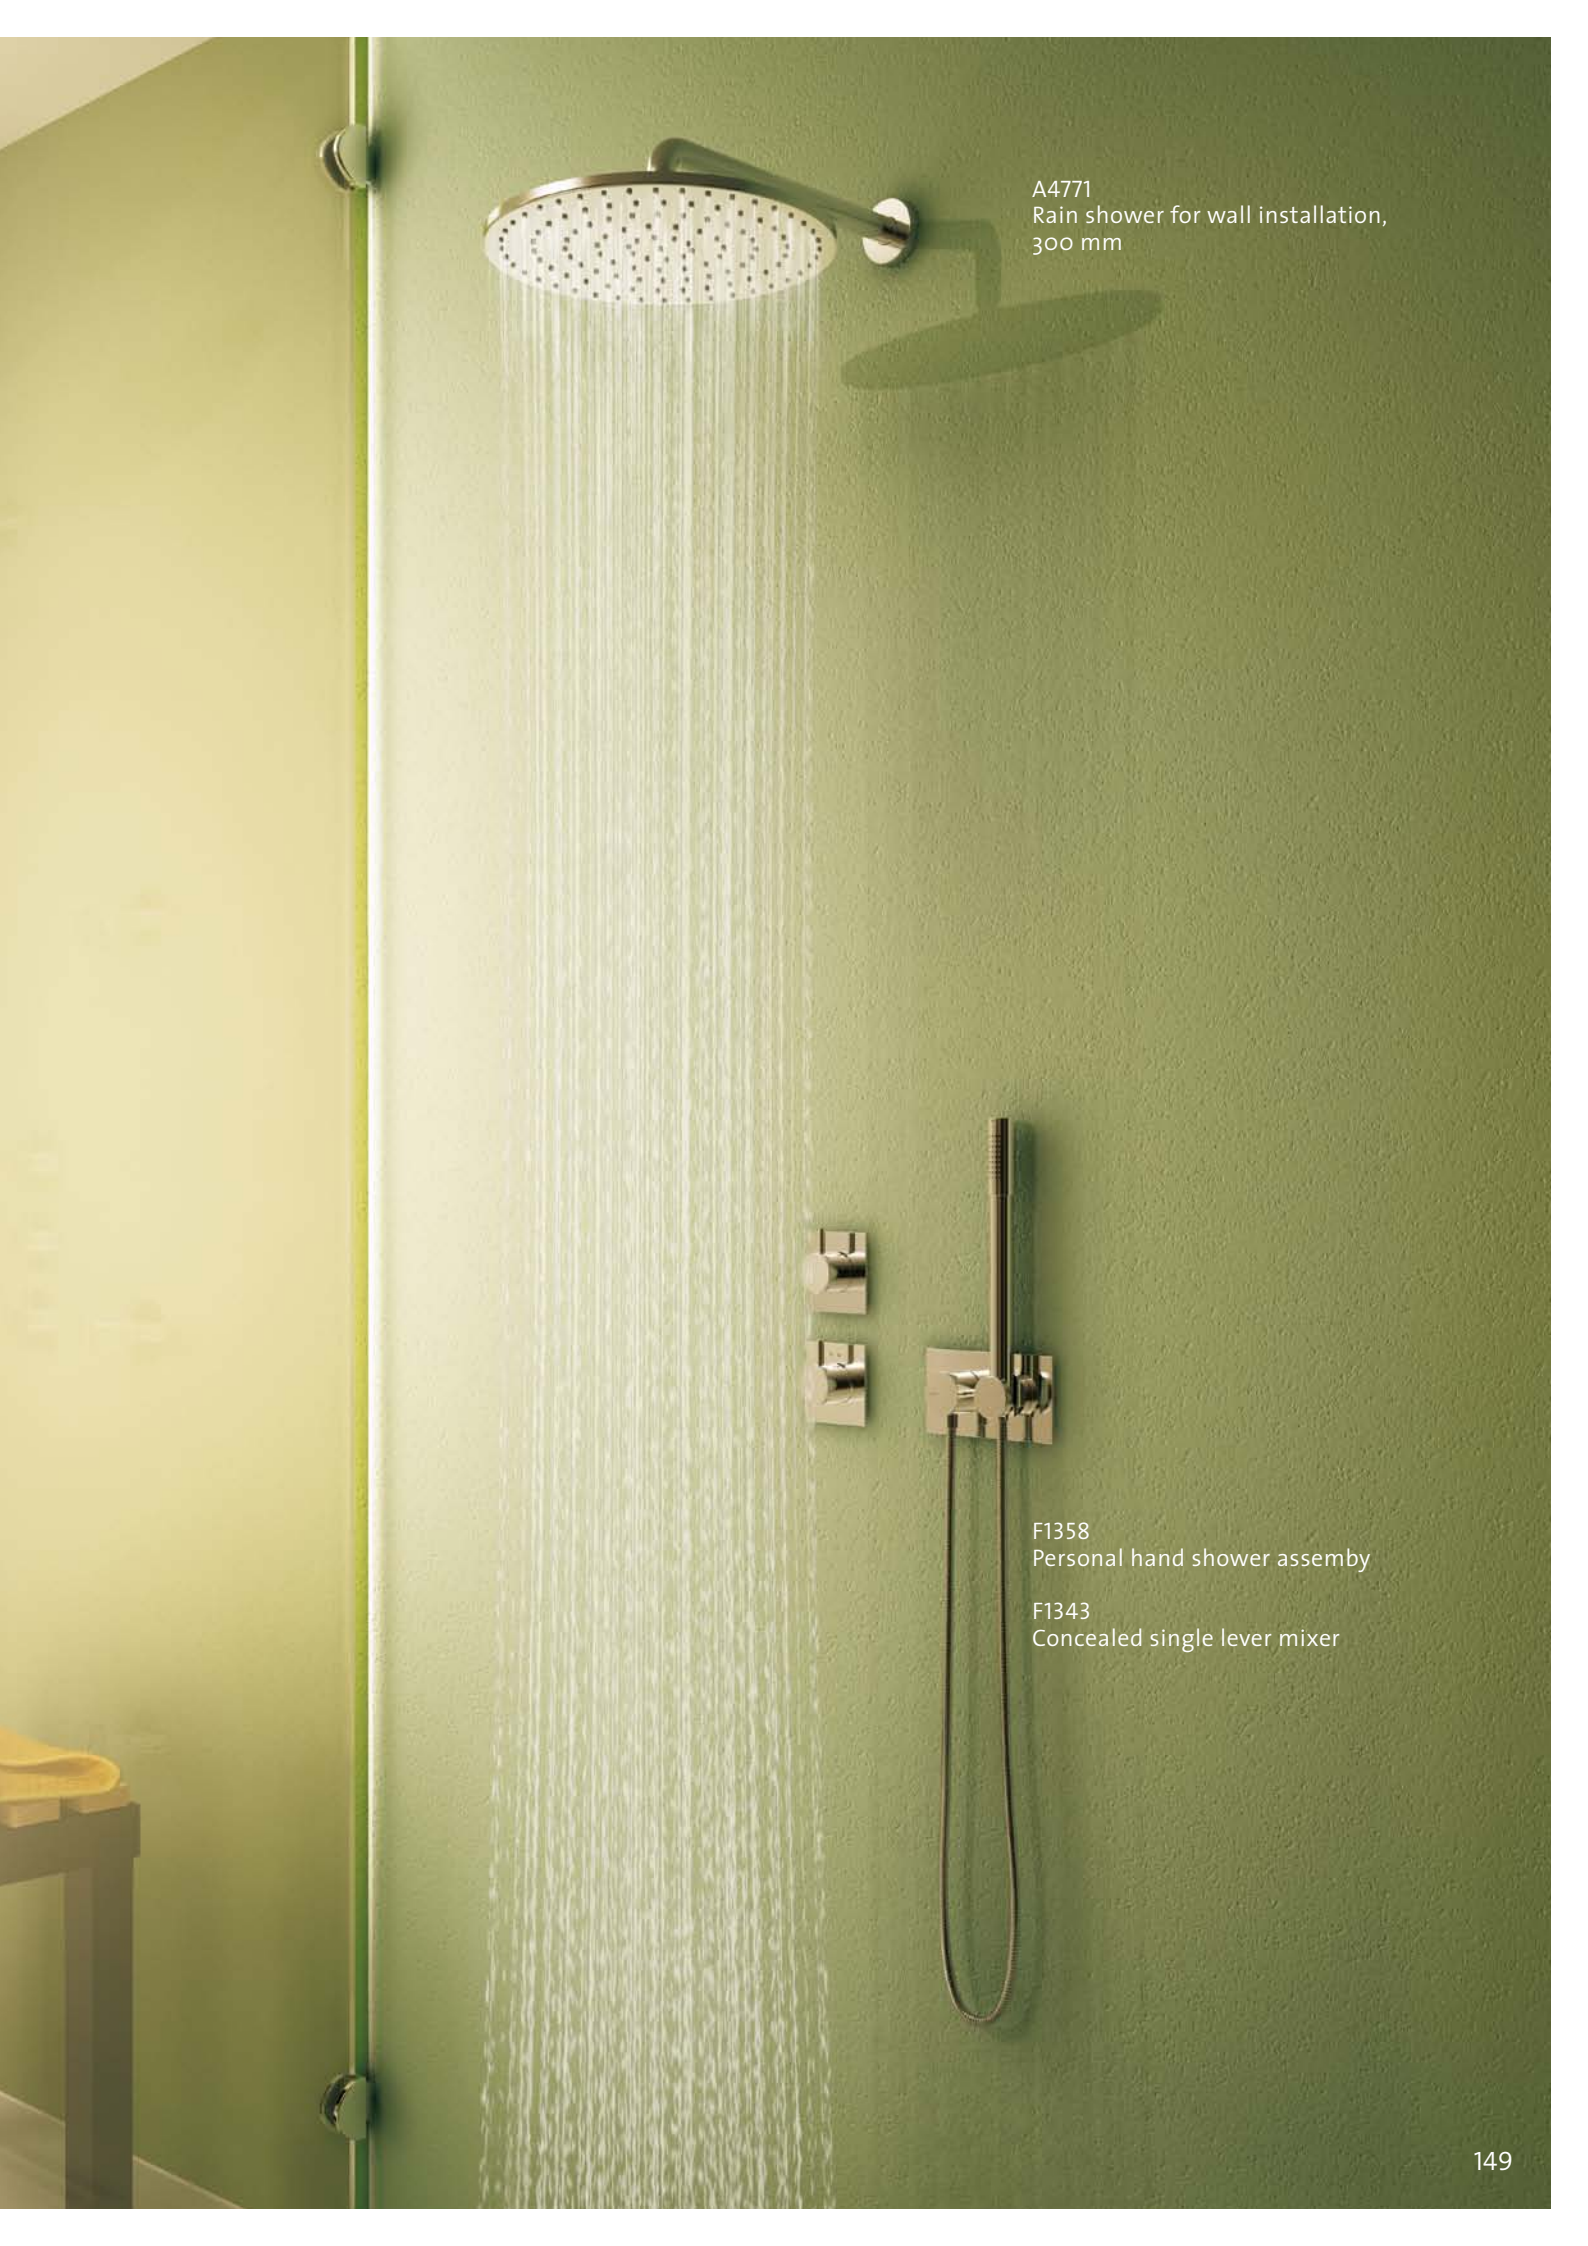

H2132
Rain shower, 230 mm

A4771
Rain shower for wall installation,
300 mm

F1358
Personal hand shower assembly

F1343
Concealed single lever mixer