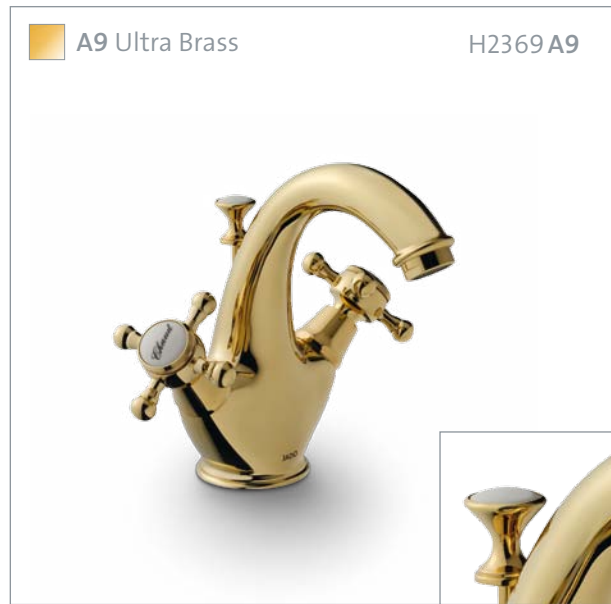

Fitting Finishes