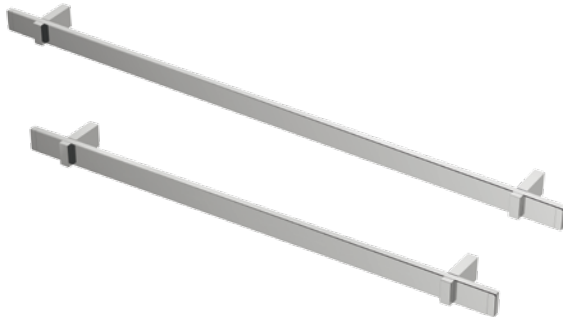

AA
F1684
4-hole Roman tub set

CUBIC Collection Overview 3|3

Accessories

H6005
Tumbler

H6011
Soap dispenser

H6001 Bath towel bar, 732 mm
H6002 Bath towel bar, 932 mm

H6012
Double bath towel bar, 932 mm

H6003
Towel ring