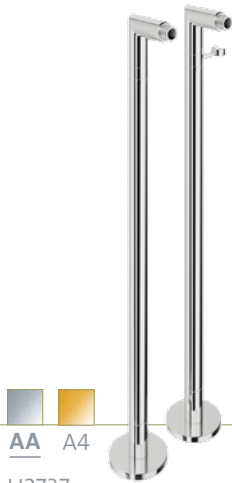

F1306
Magnetic soap holder

Finishes

H2350
Corner soap tray

F1327
Toilet roll holder

AA A4
H2737
Freestanding floor pillar legs

AA
H2026
Wall spout

AA
H2003
Tumbler

AA
H2004
Tumbler