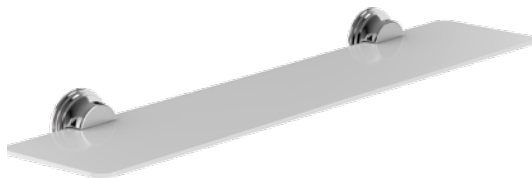

Accessories

H2141
Lotion dispenser

L4127
Soap dish

H2146
Grab bar

H2147
Double towel bar

L4128
Glass shelf

L4124
Toilet roll holder

AA A9 F2