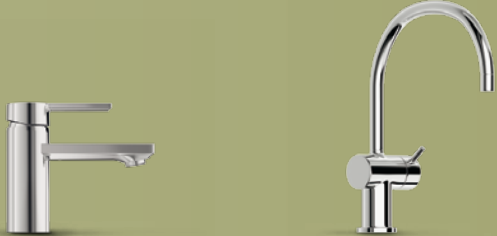

Contents

THINK
JADO

FEEL
JADO

DREAM
JADO