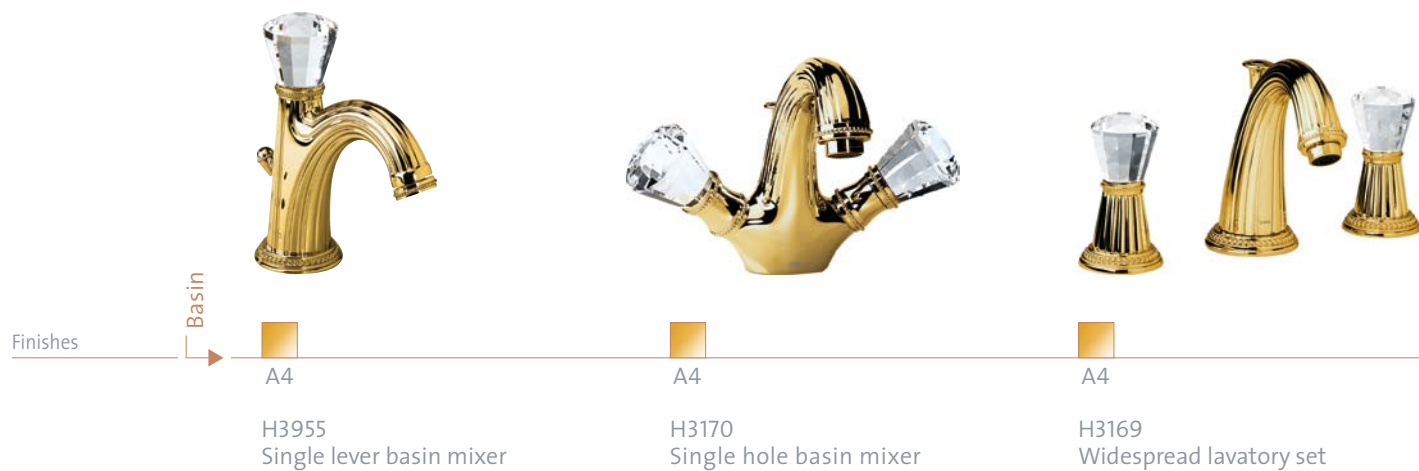

PERLRAND CRISTAL

Exclusive design for friends of the extraordinary: the highly ornamental models of the **PERLRAND CRISTAL** range evoke an aura of luxury and extravagance. Handles made from SWAROVSKI crystals and the unique swan shaped tap make an unmistakable visual statement. Eye-catching, exceptional, and absolutely confident.

Basin

H3170
Single hole basin mixer

H3169
Widespread lavatory set

Bath tub & Shower

H3977
Exposed shower thermostat

H3156
Exposed shower mixer

H3160
Exposed tub and shower mixer

H3967
Concealed thermostat

H3980
3-hole Roman tub set

- ▶ Gold finish applied in 23 carat plating process
- ▶ All visible parts made of brass

Perlrand Cristal Collection Overview ^{1|2}

Bidet

A4

H3167
Single hole bidet mixer

A4

H3071
Personal hand shower assembly